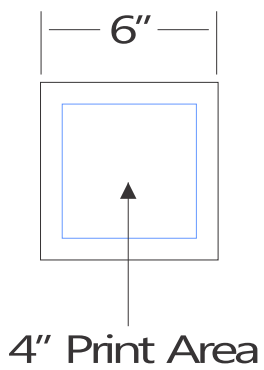

TOSS BAG

Line Key
Blue Lines = Live Print Area
Green Lines = Bleed Area
Magenta Lines = Accessories